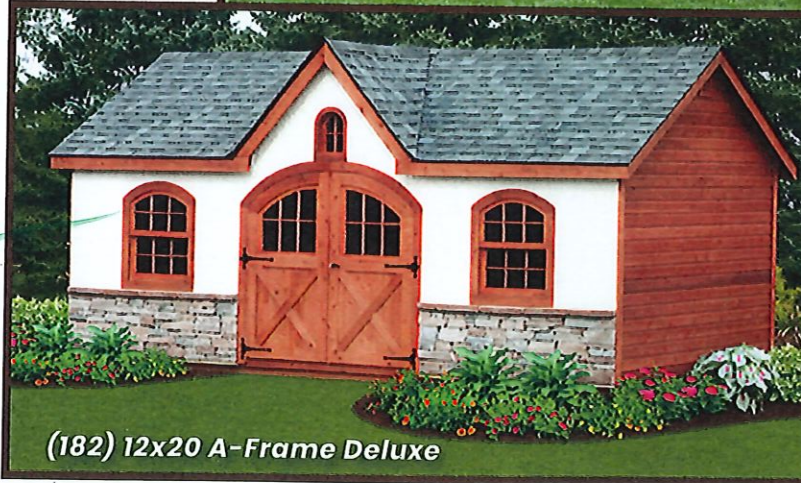

MAY 28 2025

Siding: Martin Creme • Trim: White Roof: Earthtone Cedar • Shutters: Red		
Siding:	Duratemp	✓
Windows:	24x36" Aluminum Slider	✓
Shutters:	Vinyl Louvered	✓
Door:	5' Double Door Steel Painted Discontinued Painted Fiberglass Available	✓
Vents:	8x8 & Vented Soffit	✓
<i>Add Ons</i>	A Dormer with Octagon Window	
	30" Single Door	
	5' Steel Painted Door Discontinued Painted Fiberglass Available	

(181) 10x16 A-Frame Dormer

(182) 12x20 A-Frame Deluxe

Siding: Mahogany Stain • Trim: Mahogany Stain Roof: Charcoal Gray		
Siding:	Cedar Dutch Lap	✓
Windows:	30x36 Wood Arlington Slider	✓
Shutters:	None	✓
Door:	6' Double	✓
Vents:	8x8 & Vented Soffit	✓
<i>Add Ons</i>	Round Top Double Door	
	Carriage Glass in Door	
	Wood Slider Arlington Windows	
	A Dormer with Queen Window	
	34"x14' Stone @ ____ sq. ft.	
	40"x14' Stucco @ ____ sq. ft.	
	4'x6' Stucco Dormer @ ____ sq. ft.	

Siding: Old Heritage Chestnut Brown Trim: Lancaster Beige Roof: Dual Black • Shutters: Black		
Siding:	LP Lap	✓
Windows:	30x38" Wood Hinge Madison	✓
Shutters:	Hamilton	✓
Door:	6' Double	✓
Vents:	8x8 & Vented Soffit	✓
<i>Add Ons</i>	A Dormer with Sunburst	
	Round Top Doors	
	Carriage Glass in Doors	
	34"x14' Stone with Grout @ Sq. Ft.	
	Hinged Wood Madison Windows	
	Old Heritage Stain	