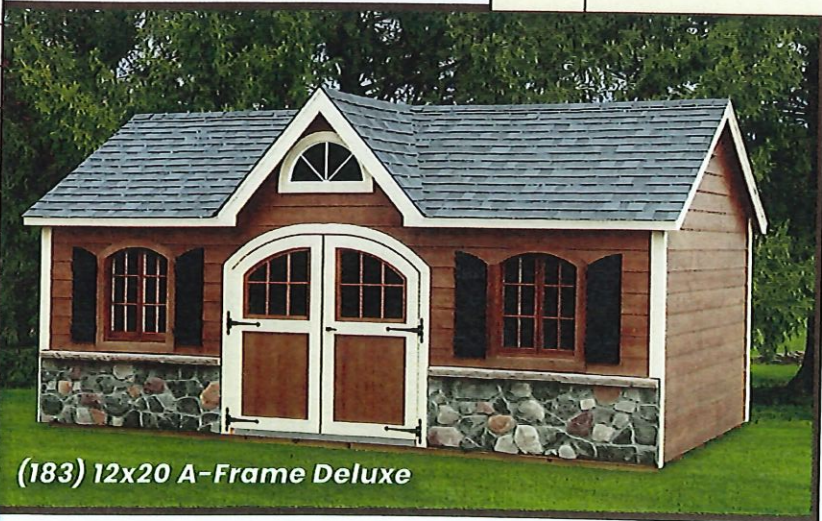

MAY 28 2025

Siding: Martin Creme • Trim: White Roof: Earthtone Cedar • Shutters: Red		
Siding:	Duratemp	✓
Windows:	24x36" Aluminum Slider	✓
Shutters:	Vinyl Louvered	✓
Door:	5' Double Door Steel Painted Discontinued Painted Fiberglass Available	✓
Vents:	8x8 & Vented Soffit	✓
<i>Add Ons</i>	A Dormer with Octagon Window	
	30" Single Door	
	5' Steel Painted Door Discontinued Painted Fiberglass Available	

(181) 10x16 A-Frame Dormer

(182) 12x20 A-Frame Deluxe

Siding: Mahogany Stain • Trim: Mahogany Stain Roof: Charcoal Gray		
Siding:	Cedar Dutch Lap	✓
Windows:	30x36 Wood Arlington Slider	✓
Shutters:	None	✓
Door:	6' Double	✓
Vents:	8x8 & Vented Soffit	✓
<i>Add Ons</i>	Round Top Double Door	
	Carriage Glass in Door	
	Wood Slider Arlington Windows	
	A Dormer with Queen Window	
	34"x14' Stone @ ____ sq. ft.	
	40"x14' Stucco @ ____ sq. ft.	
	4'x6' Stucco Dormer @ ____ sq. ft.	

Siding: Old Heritage Chestnut Brown Trim: Lancaster Beige Roof: Dual Black • Shutters: Black		
Siding:	LP Lap	✓
Windows:	30x38" Wood Hinge Madison	✓
Shutters:	Hamilton	✓
Door:	6' Double	✓
Vents:	8x8 & Vented Soffit	✓
<i>Add Ons</i>	A Dormer with Sunburst	
	Round Top Doors	
	Carriage Glass in Doors	
	34"x14' Stone with Grout @ Sq. Ft.	
	Hinged Wood Madison Windows	
	Old Heritage Stain	