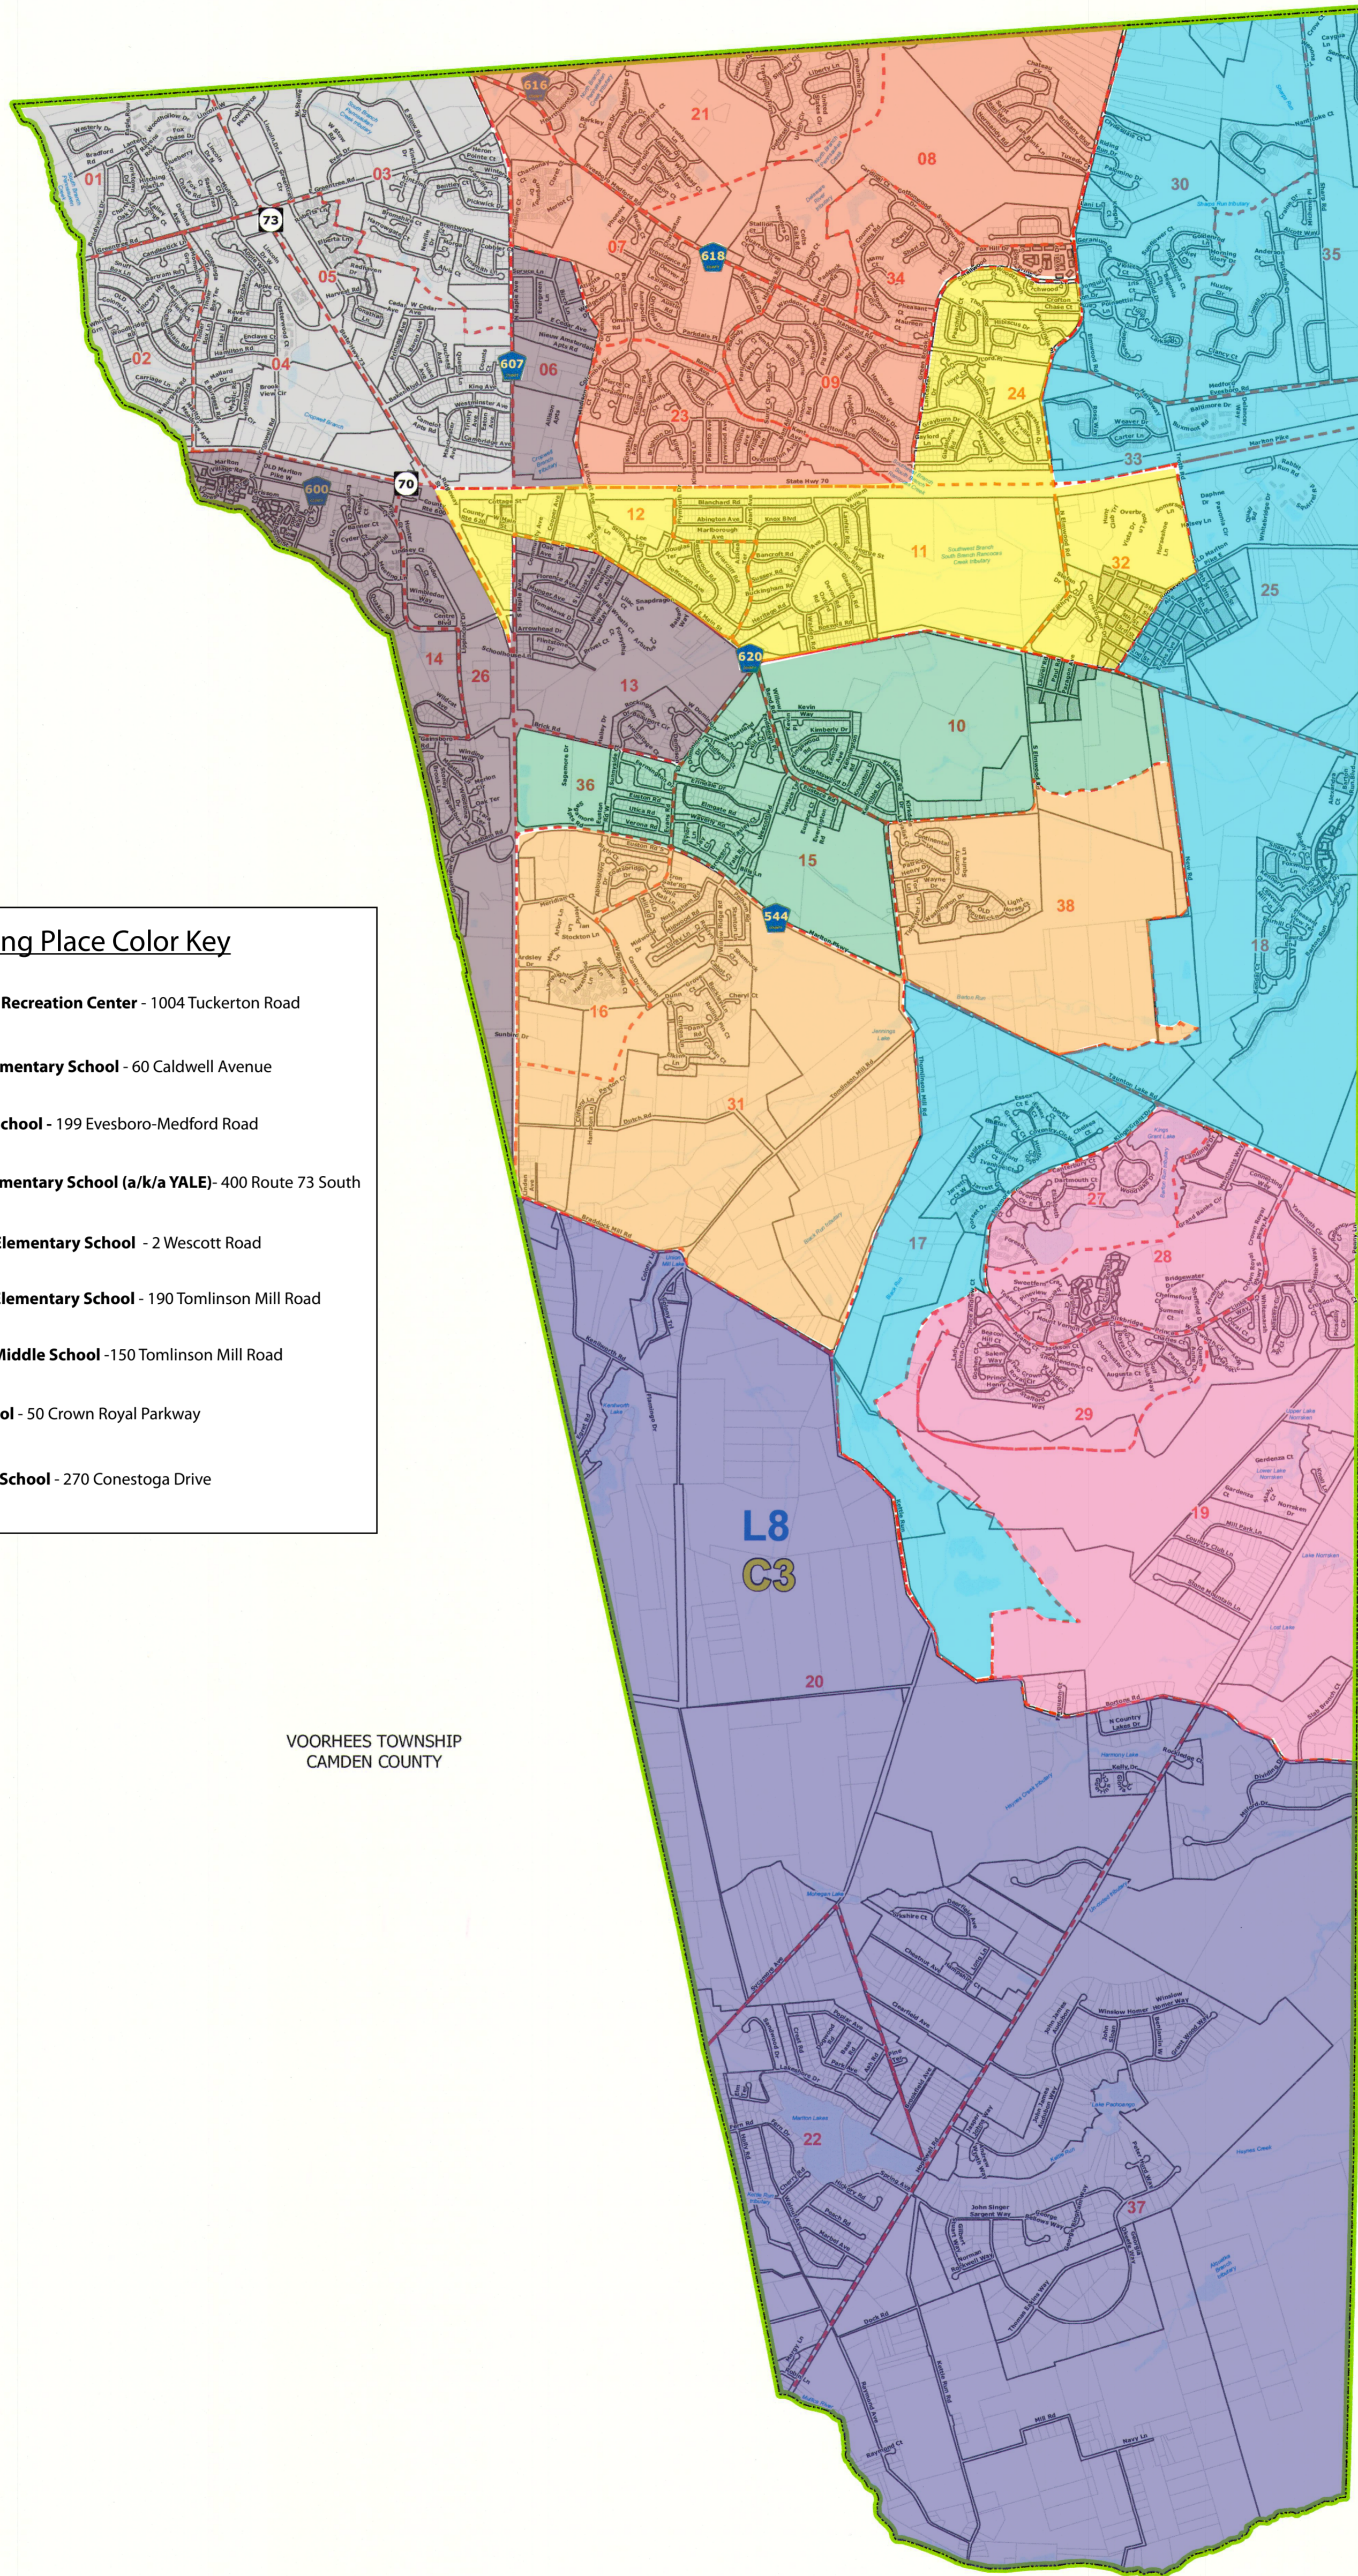

ELECTION DISTRICT MAP

in the
Township of
Evesham

Burlington County, N.J.
DATE: February 10, 2026

MOUNT LAUREL
TOWNSHIP
BURLINGTON COUNTY

CHERRY HILL TOWNSHIP
CAMDEN COUNTY

MEDFORD TOWNSHIP
BURLINGTON COUNTY

Polling Place Color Key	
	Blue Barn Recreation Center - 1004 Tuckerton Road
	Beeler Elementary School - 60 Caldwell Avenue
	De Masi School - 199 Evesboro-Medford Road
	Evans Elementary School (a/k/a YALE) - 400 Route 73 South
	Jaggard Elementary School - 2 Wescott Road
	Marlton Elementary School - 190 Tomlinson Mill Road
	Marlton Middle School - 150 Tomlinson Mill Road
	Rice School - 50 Crown Royal Parkway
	Van Zant School - 270 Conestoga Drive

VOORHEES TOWNSHIP
CAMDEN COUNTY

WATERFORD TOWNSHIP
CAMDEN COUNTY

Legend

- Municipal Boundary
- Voting Districts
- Blocks
- Parcels
- Railroads
- Streams
- Waterbodies
- Legislative District
- Congressional District